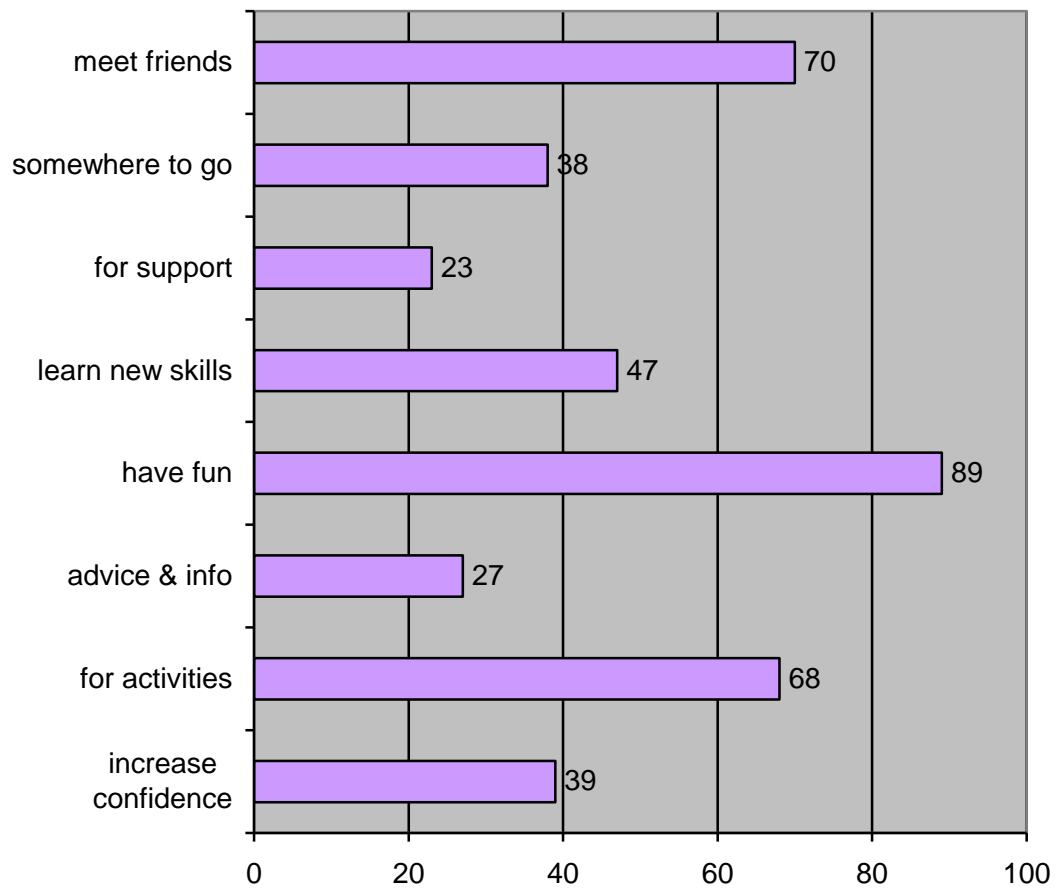

Why do you attend? (Tick any that apply)

	To meet friends	Somewhere to go	For support	To learn new skills	To have fun	For advice & info	To take part in activities	To increase my confidence
County	70	38	23	47	89	27	68	39

County: why young people attend