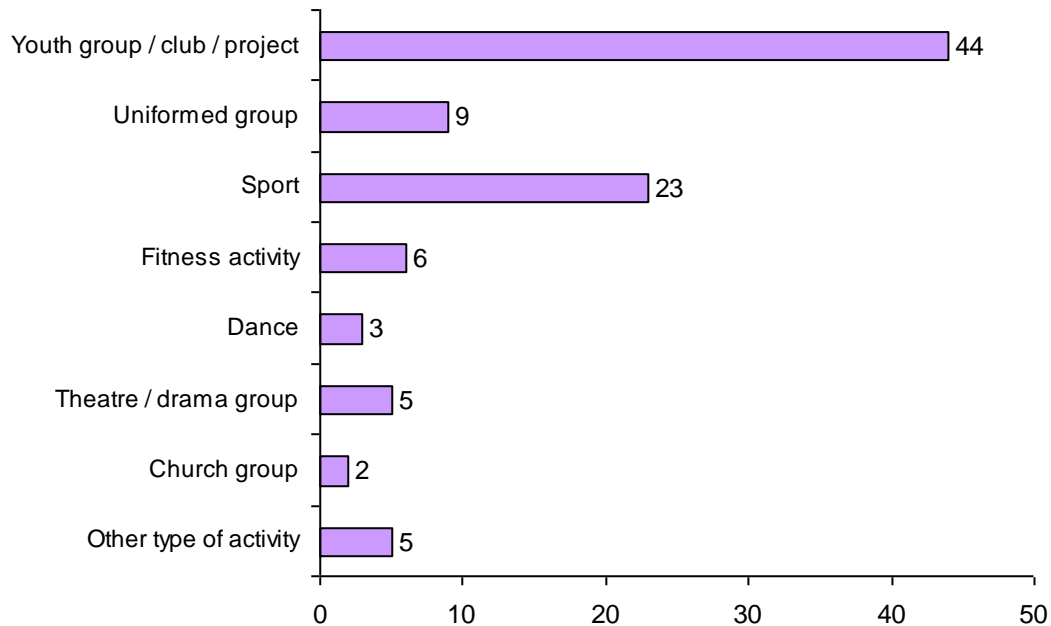

Yes	No
<i>South Cambs & City</i>		
City North	6	1
City South	3	1
BMCG	3	2
Cottenham & Swavesey	7	3
Sawston & Linton	18	3
	37	10

If you ticked 'Yes' what was the activity?

County

	Youth group / club / project	Uniformed group	Sport	Fitness activity	Dance	Theatre / drama group	Church group	Other type of activity
Total	44	9	23	6	3	5	2	5

County: breakdown of group activities young people took part in